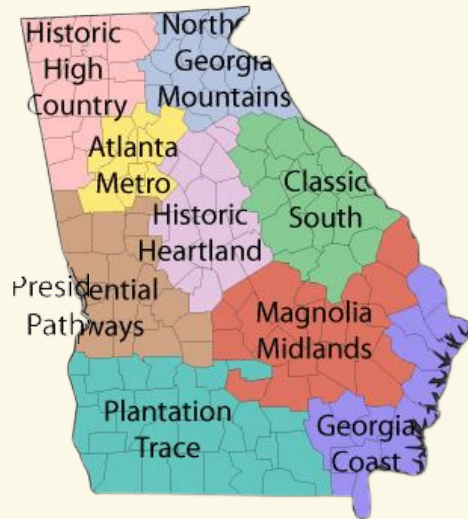

GEORGIA STATE PARK CHECKLIST

Classic South

- A.H. Stephens
- Elijah Clark
- George L Smith II
- Hamburg
- Keg Creek
- Magnolia Springs
- Mistletoe

Historic High Country

- Cloudland Canyon
- Fort Mountain
- George W Carver
- James H Floyd
- John Tanner
- Red Top Mt

Magnolia Midlands

- Blich
- General Coffee
- Gordonia Alatomaha
- Jefferson Davis
- Little Ocmulgee

Plantation Trace

- Fairchild
- George T Bagby
- Kolomoki Mounds
- Reed Bingham
- Seminole

Georgia Coast

- Crooked River
- Jekyll Island
- Laura S Walker
- Skidaway Island
- Stephen Foster

North Ga Mountains

- Amicalola Falls
- Black Rock Mt
- Bobby Brown
- Fort Yargo
- Hart
- Moccasin Creek
- Nancy Hart
- Richard B Russell
- Tallulah Gorge
- Tugaloo
- Unicoi
- Victoria Bryant
- Vogel
- Watson Mill

Atlanta Metro

- Senoia
- Stone Mountain
- Sweetwater Creek

Historic Heartland

- Hard Labor
- High Falls
- Indian Springs
- Panola Mt

Presidential Pathways

- Florence Marina
- Franklin D Roosevelt
- Ga Vet Memorial
- Providence Canyon
- Whitewater